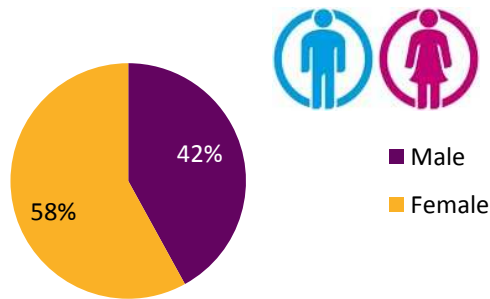

United Kingdom

PANEL COUNTS: 873,200+

GENDER

AGE

INCOME