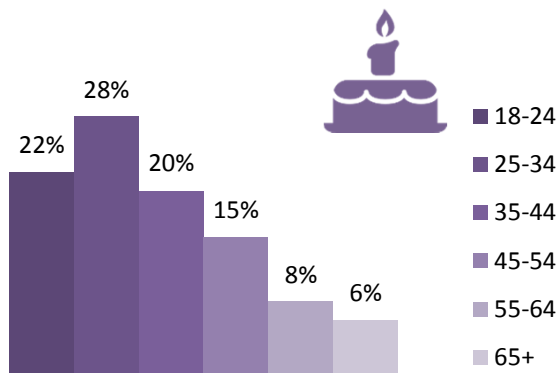

United Kingdom

PANEL COUNTS: 873,200+

GENDER

AGE

INCOME