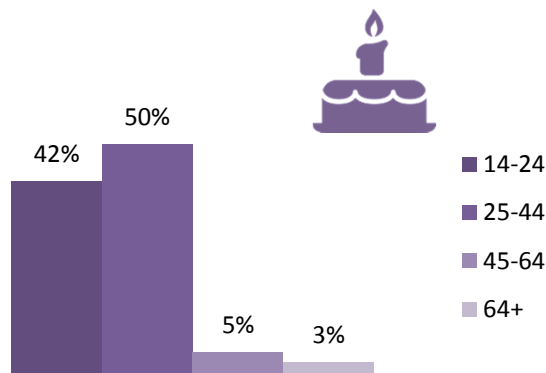

Thailand

PANEL COUNTS: 84,200+

GENDER

AGE

INCOME