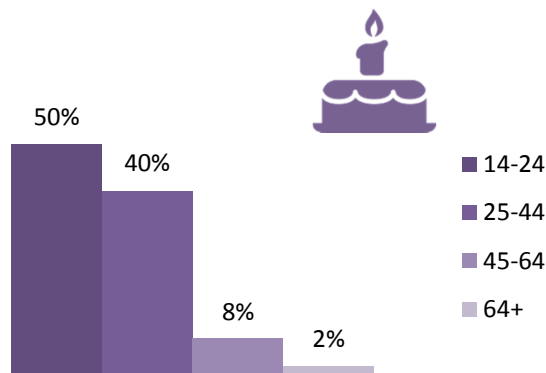

South Korea

PANEL COUNTS: 504,900+

GENDER

AGE

INCOME