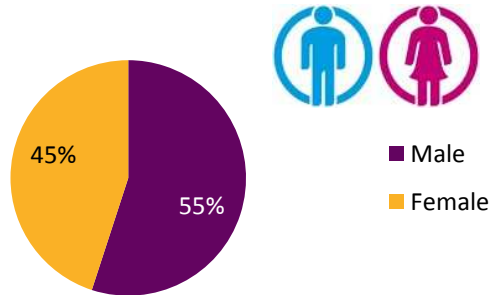

South Korea

PANEL COUNTS: 504,900+

GENDER

AGE

INCOME