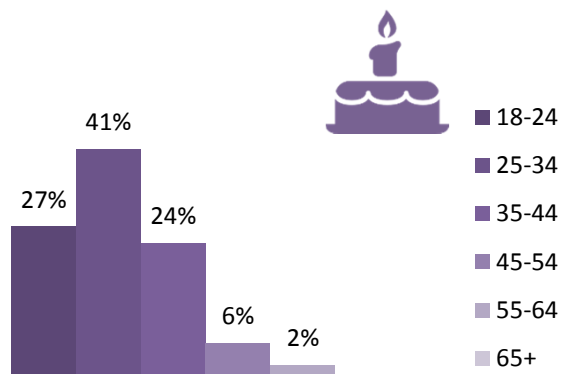

Indonesia

PANEL COUNTS: 308,300+

GENDER

AGE

INCOME