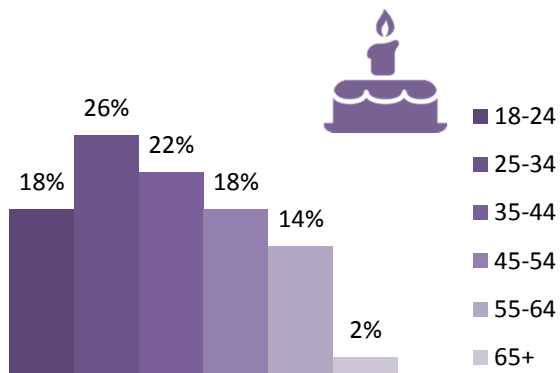

Hong Kong

PANEL COUNTS: 114,100+

GENDER

AGE

INCOME