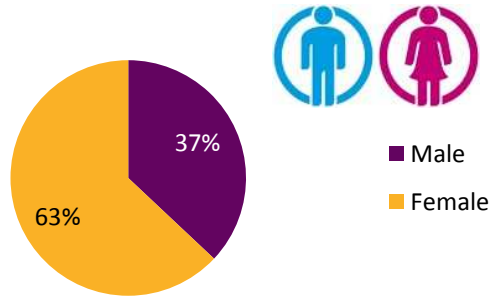

Hong Kong

PANEL COUNTS: 114,100+

GENDER

AGE

INCOME