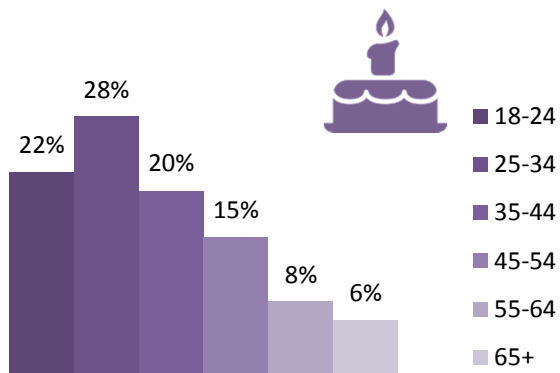

Germany

PANEL COUNTS: 603,200+

GENDER

AGE

INCOME