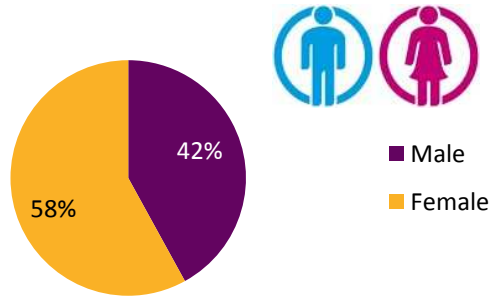

Germany

PANEL COUNTS: 603,200+

GENDER

AGE

INCOME