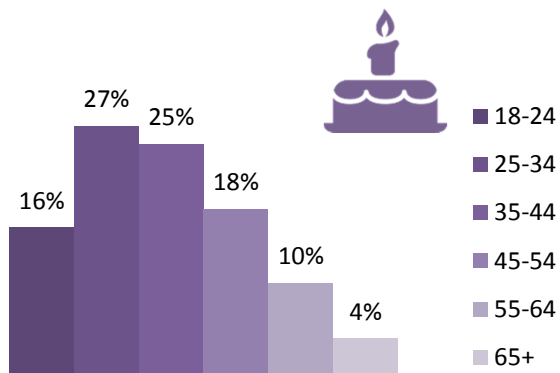

France

PANEL COUNTS: 1,037,400+

GENDER

AGE

INCOME